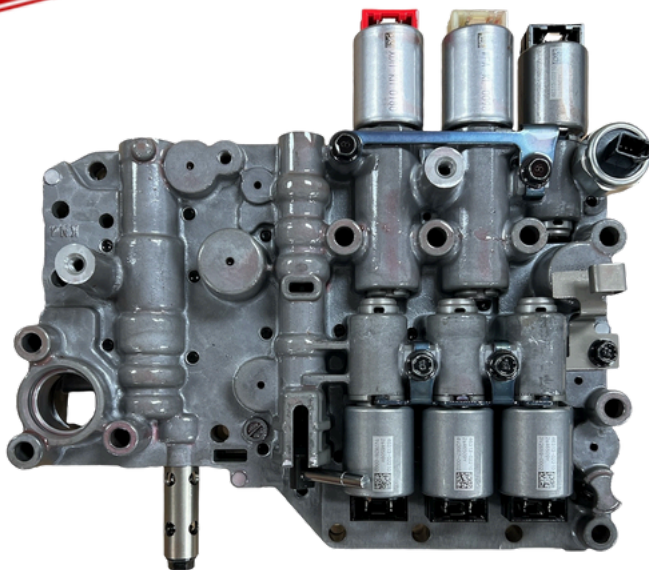

NEW PRODUCTS

**VALVE BODY
 KAPPA**

YOUR DRIVETRAIN CONNECTION SINCE 1961

IN STOCK

GFX #	691971D
APPLICATION	VALVE BODY - KAPPA TRANSMISSION, 2017-UP CVT
MAKE	HYUNDAI
YEARS	2017-ON
OEM#	N/A

LOOKING FOR MORE GFX & OEM PARTS?

Related items

691401D - FILTER

691921D - PUMP

691601AD - SOLENOID

T (305) 499 -9789
 F (305) 499- 9670
www.gfxcorp.com

CONNECT WITH US @