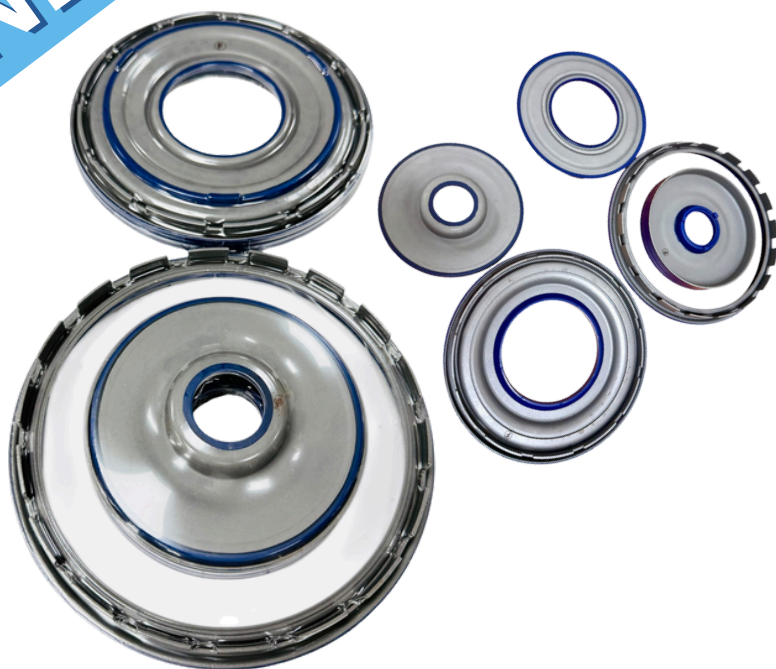

## PISTON KIT (Ethylene Acrylic Elastomer) (6L80E/6L90E)

**YOUR DRIVETRAIN CONNECTION SINCE 1961**

**NEW**

<b>GFX #</b>	<b>408881B</b>
<b>APPLICATION</b>	<b>PISTON KIT - 6L80E/6L90E IND # K135900B-99 BLUE (Ethylene Acrylic Elastomer)</b>
<b>MAKE</b>	<b>GM</b>
<b>YEARS</b>	<b>2007-UP</b>
<b>OEM#</b>	<b>N/A</b>