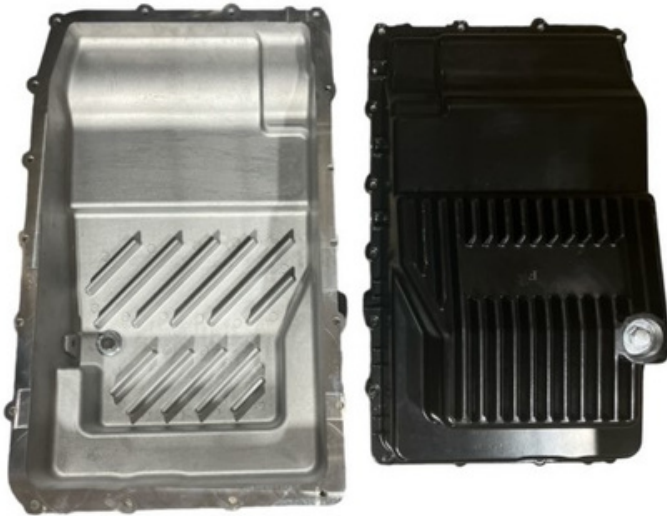

NEW PRODUCT

ALUMINUM DEEP PAN

10R60, 10R80

YOUR DRIVETRAIN CONNECTION SINCE 1961

GFX #	334681
Application	10R60, 10R80
Make	FORD
Years	2017 - UP
OEM#	N/A

OTHER RELATED PARTS:

- **10R80 Steel Pack 334801**
- **10R80 Friction Pack 334810**
- **10R80 Piston Kit 334881D**