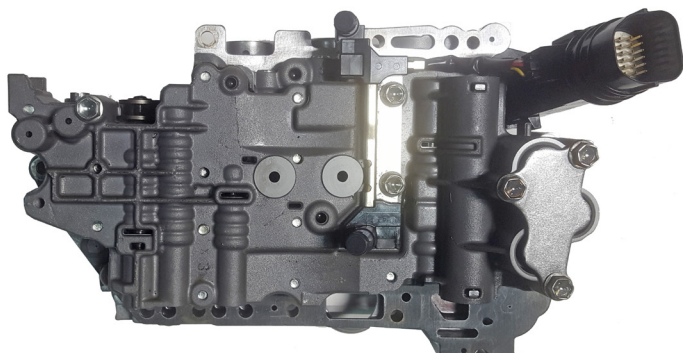

## VALVE BODY CORE Toyota U660E

Bulletin No. 081807

<b>GFX Number</b>	U761971
<b>Application</b>	Toyota U660E
<b>Description</b>	Valve Body Core
<b>Industry #</b>	157754
<b>Availability</b>	In-stock, ready to ship

### LOOKING FOR MORE OEM PARTS?

GFX is a Miami based distributor and manufacturer of Standard Clutch Release Bearings, Automatic Transmission Steel Plates and Automatic Transmission Hard Parts. GFX has over 50 years experience in the Transmission aftermarket industry.