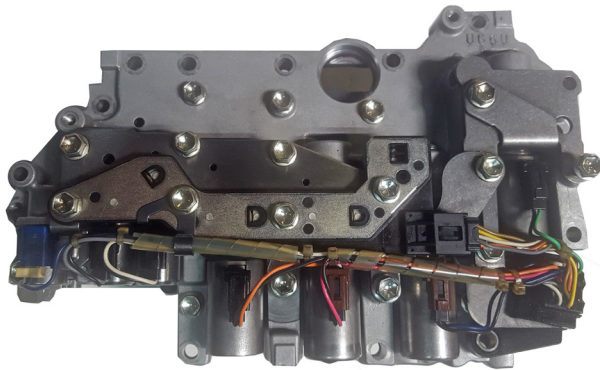

## VALVE BODY CORE Toyota U660E

Bulletin No. 081807

<b>GFX Number</b>	U761971
<b>Application</b>	Toyota U660E
<b>Description</b>	Valve Body Core
<b>Industry #</b>	157754
<b>Availability</b>	In-stock, ready to ship

### LOOKING FOR MORE OEM PARTS?

GFX is a Miami based distributor and manufacturer of Standard Clutch Release Bearings, Automatic Transmission Steel Plates and Automatic Transmission Hard Parts. GFX has over 50 years experience in the Transmission aftermarket industry.