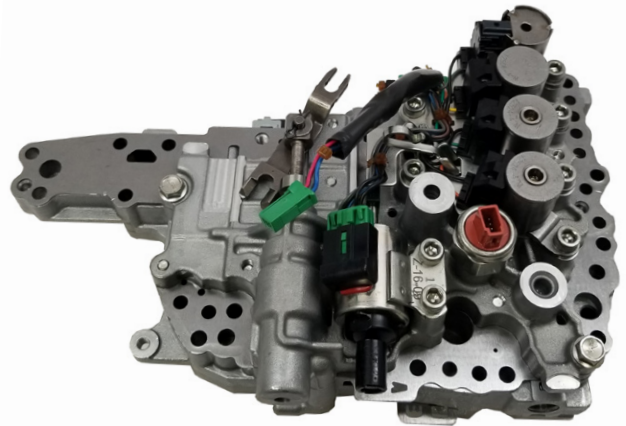

NEW PRODUCT

VALVE BODY 1 OR 2 SWITCH (REMANUFACTURED) REOF010A / JF011E

Bulletin No. 0917-5

GFX Number	B637971
Application	REOF010A / JF011E
Description	Remanufactured Valve Body 1 switch
Years	Various
Industry #	NA
OEM Number	NA
Availability	In-stock, ready to ship

GFX Number	B637971A
Application	REOF010A / JF011E
Description	Remanufactured Valve Body 2 switch
Years	Various
Industry #	NA
OEM Number	NA
Availability	In-stock, ready to ship

YOUR DRIVETRAIN CONNECTION SINCE 1961