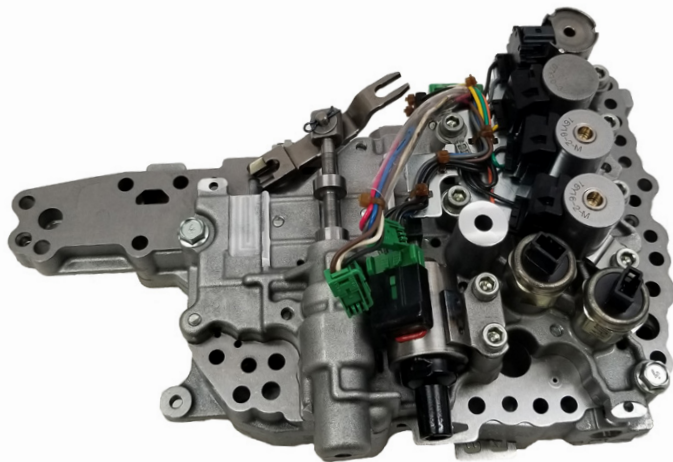

NEW PRODUCT

VALVE BODY 1 OR 2 SWITCH (REMANUFACTURED) REOF010A / JF011E

Bulletin No. 0917-5

GFX Number	B637971
Application	REOF010A / JF011E
Description	Remanufactured Valve Body 1 switch
Years	Various
Industry #	NA
OEM Number	NA
Availability	In-stock, ready to ship

GFX Number	B637971A
Application	REOF010A / JF011E
Description	Remanufactured Valve Body 2 switch
Years	Various
Industry #	NA
OEM Number	NA
Availability	In-stock, ready to ship

YOUR DRIVETRAIN CONNECTION SINCE 1961