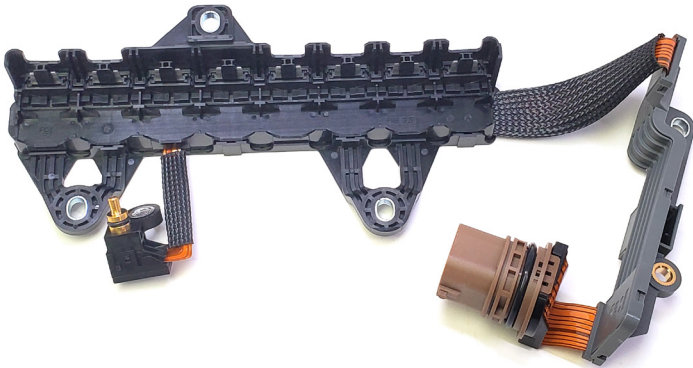

# INTERNAL HARNESS A6LF1

Bulletin No. 0919-05

<b>GFX Number</b>	686511D
<b>Application</b>	A6LF1
<b>Description</b>	Internal Harness
<b>OEM#</b>	46307-3B050
<b>Availability</b>	In stock now

***YOUR DRIVETRAIN CONNECTION SINCE 1961***