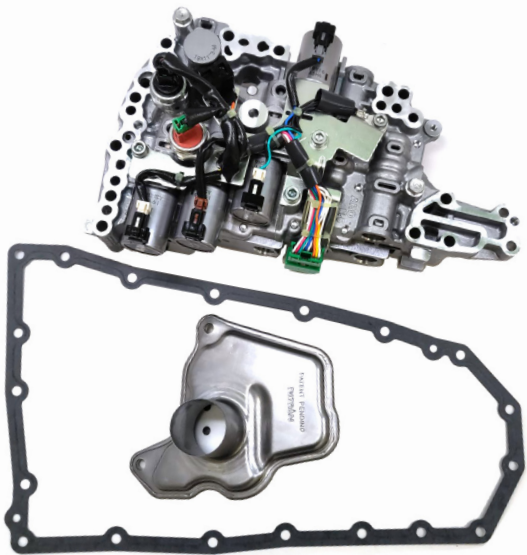

# OEM VALVE BODY JF017E

Bulletin No. 082025

---

**GFX Number** 653971D

---

**Application** Nissan JF017E

---

**Description** New OEM Valve Body includes filter, gasket and programming CD included