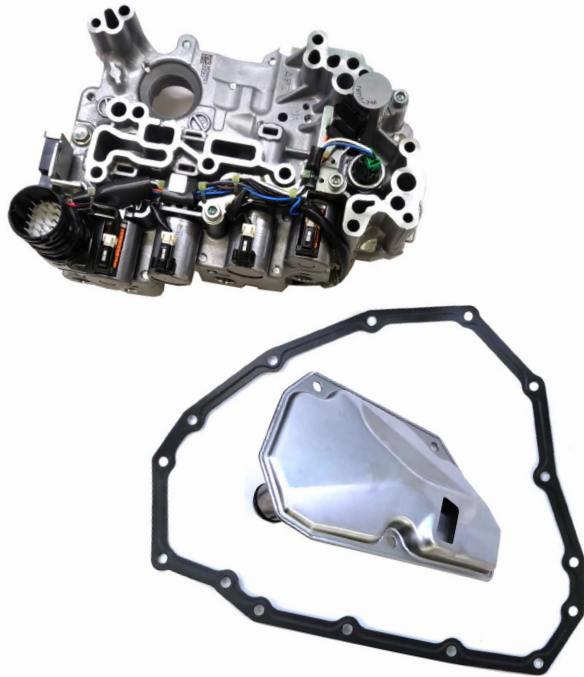

OEM VALVE BODY JF015E

Bulletin No. 082024

GFX Number 641971D

Application Nissan JF015E

Description OEM Valve Body
(new) includes filter
and gasket

Years 2012-on
