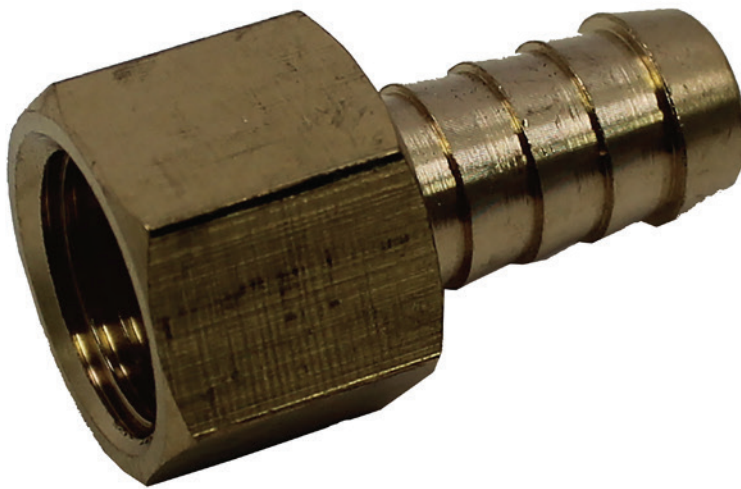

NEW PRODUCT

Splicer Brass Hose Coupling 5/8" Barb

Bulletin No. 716-4

GFX Number	35601
Application	Various
Description	Splicer Brass Hose Coupling 5/8" Barb 3/8" barbed one side, female thread other side
Years	Various
Industry Number	N/A
OEM Number	N/A
Availability	In-stock, ready to ship

LOOKING FOR MORE OEM PARTS?

GFX is a Miami based distributor and manufacturer of Standard Clutch Release Bearings, Automatic Transmission Steel Plates and Automatic Transmission Hard Parts. GFX has over 50 years experience in the Transmission aftermarket industry. Please read the "About Us" section for more details.