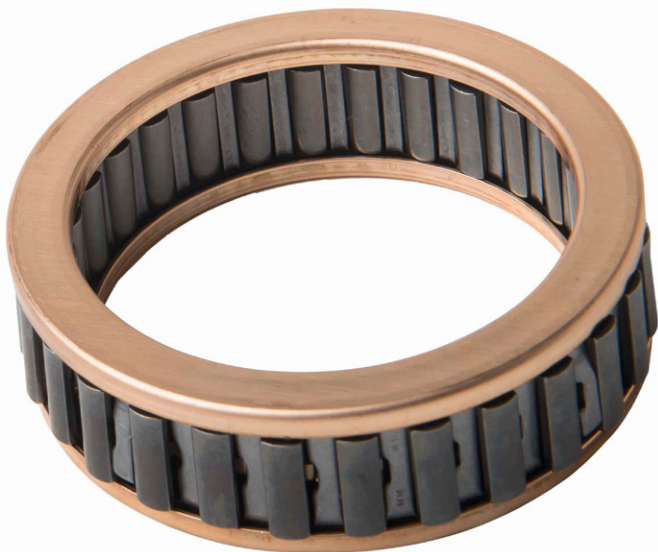

YOUR DRIVETRAIN CONNECTION SINCE 1961

CONNECT WITH US @

GFX CORPORATION
4810 NW 74 Ave
Miami, Florida 33166 U.S.A.

T (305) 499 -9789
F (305) 499- 9670
www.gfxcorp.com

IMPORTANT NOTICE: GFX Corp. reserves the right to make changes or discontinue any product or price identified in this publication without notice. GFX advises customers to ensure they have obtained the latest and most current version of any relevant information before placing any orders.