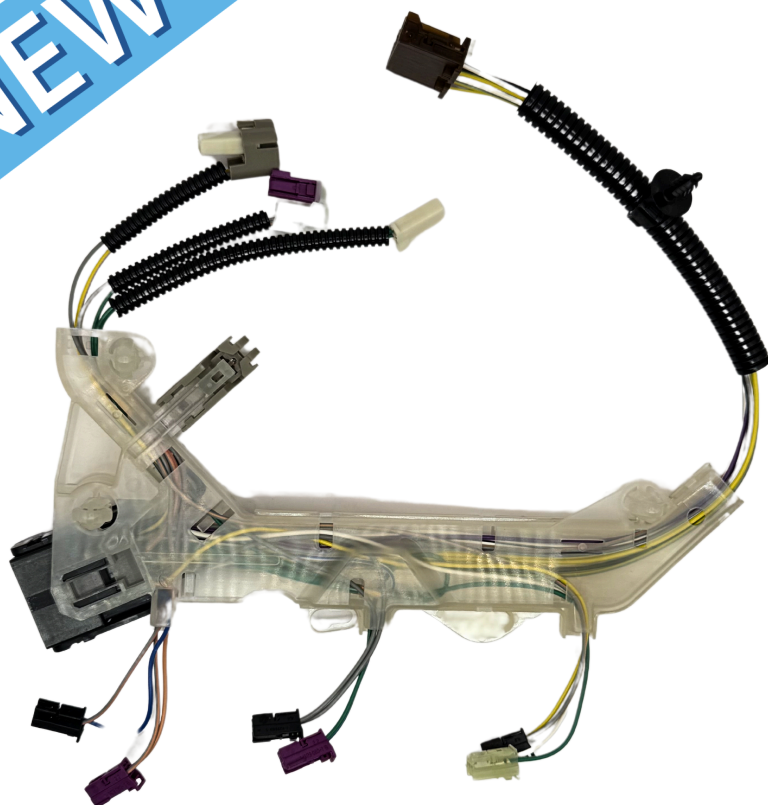

### GM 8L45 HARNESS

**YOUR DRIVETRAIN CONNECTION SINCE 1961**

**NEW**

<b>GFX #</b>	<b>419511</b>
<b>APPLICATION</b>	<b>Harness - 8L45, GM 2017-UP OEM #24298757</b>
<b>MAKE</b>	<b>GM</b>
<b>YEARS</b>	<b>2017-UP</b>
<b>OEM#</b>	<b>24298757</b>