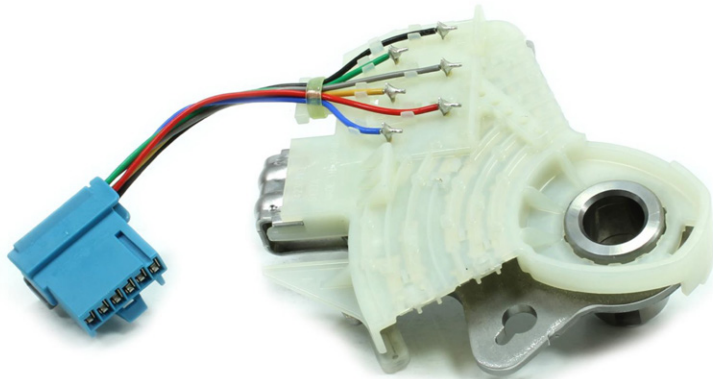

NEW PRODUCT

GM MANUAL LEVER POSITION SENSOR 6T30, 6T40, 6T45, 6T70

Bulletin No. 0817-1

GFX Number	S414541
Application	General Motors 6T30/40/45/70 Covers over 30 different applications!
Description	MLPS (Manual lever position sensor)
Years	2008 - 2016
Industry #	NA
OEM Number	24230719
Availability	In-stock, ready to ship

LOOKING FOR MORE OEM PARTS?

GFX is a Miami based distributor and manufacturer of Standard Clutch Release Bearings, Automatic Transmission Steel Plates and Automatic Transmission Hard Parts. GFX has over 50 years experience in the Transmission aftermarket industry.