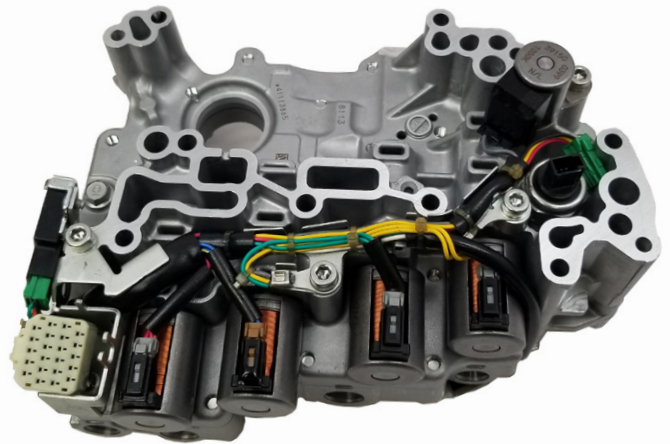

NEW PRODUCT

VALVE BODY (REMANUFACTURED) REOF11A / JF015E

Bulletin No. 0917-4

GFX Number	B614971
Application	REOF11A / JF015E
Description	Remanufactured Valve Body with Pressure Switch
Years	Various
Industry #	NA
OEM Number	NA
Availability	In-stock, ready to ship

GFX Number	B614971A
Application	REOF11A / JF015E
Description	Remanufactured Valve Body
Years	2015-on
Industry #	NA
OEM Number	NA
Availability	In-stock, ready to ship

YOUR DRIVETRAIN CONNECTION SINCE 1961