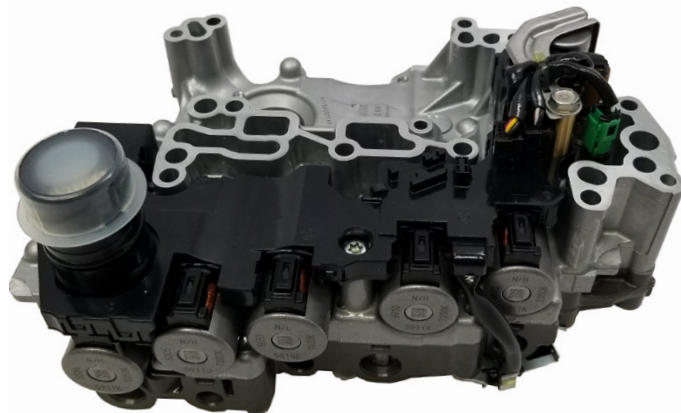

NEW PRODUCT

VALVE BODY (REMANUFACTURED) REOF11A / JF015E

Bulletin No. 0917-4

GFX Number	B614971
Application	REOF11A / JF015E
Description	Remanufactured Valve Body with Pressure Switch
Years	Various
Industry #	NA
OEM Number	NA
Availability	In-stock, ready to ship

GFX Number	B614971A
Application	REOF11A / JF015E
Description	Remanufactured Valve Body
Years	2015-on
Industry #	NA
OEM Number	NA
Availability	In-stock, ready to ship

YOUR DRIVETRAIN CONNECTION SINCE 1961