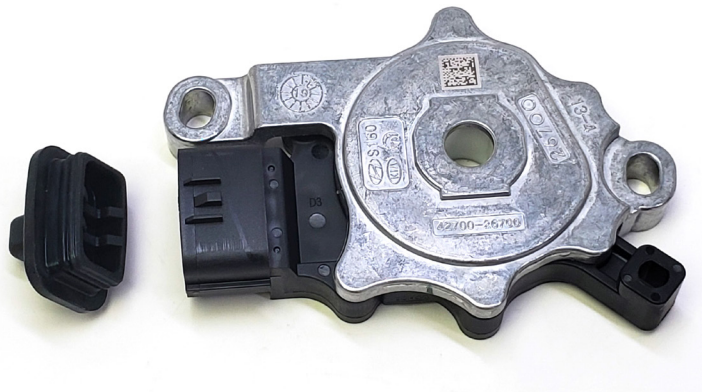

NEW PRODUCT

SOLENOID INHIBITOR SWITCH A6GF1, A6MF1

Bulletin No. 1119-01

GFX Number 676541D

Application A6GF1, A6MF1

Description Solenoid Inhibitor Switch, Neutral Safety Switch
Hyundai, Isuzu, Kia, Mitsubishi